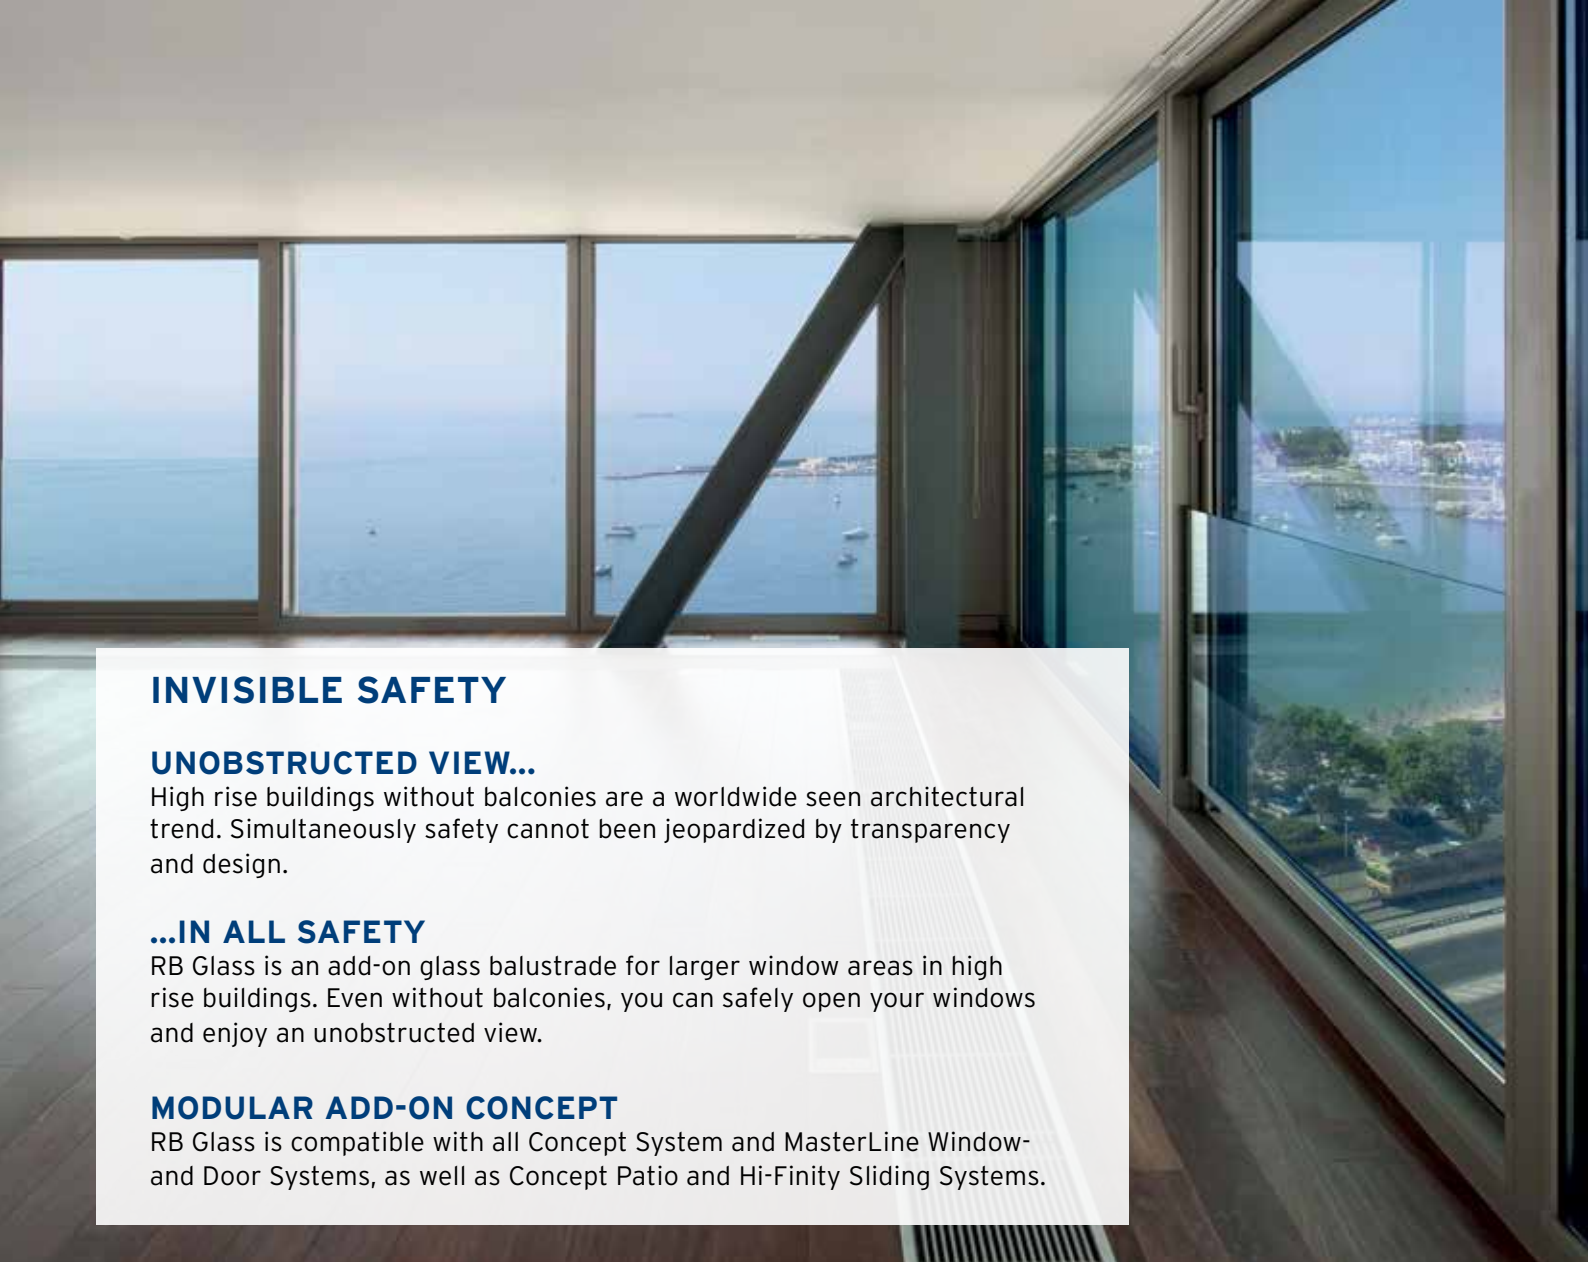

Reynaers Balustrade Glass

Invisible safety

R
REYNAERS
aluminium

INVISIBLE SAFETY

UNOBSTRUCTED VIEW...

High rise buildings without balconies are a worldwide seen architectural trend. Simultaneously safety cannot be jeopardized by transparency and design.

...IN ALL SAFETY

RB Glass is an add-on glass balustrade for larger window areas in high rise buildings. Even without balconies, you can safely open your windows and enjoy an unobstructed view.

MODULAR ADD-ON CONCEPT