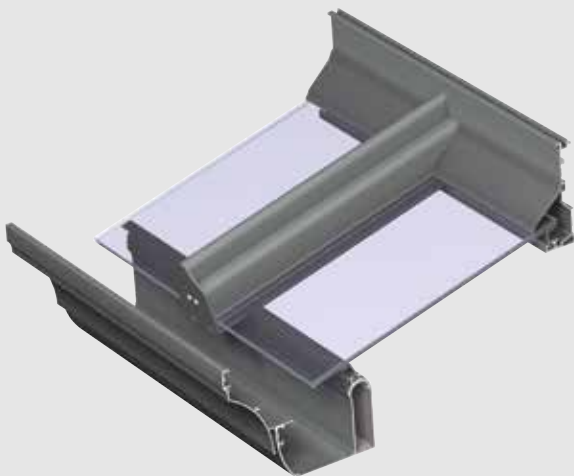

PR 100

Outside roof

R
REYNAERS
aluminium

PR 100 is a non-insulated aluminium roof system that can be used as a terrace covering or a carport. PR 100 offers a range of rafters in different heights and widths so that high static requirements coming from snow load and own weight can be implemented without using steel reinforcements.

TECHNICAL CHARACTERISTICS

Style variants	SOFTLINE
Height of rafter	100 - 150 mm
Min. visible width of rafter	75 - 105 mm
Slope	5° - 45°
Glass thickness	8 - 37 mm
Glazing method	dry glazing with EPDM

REYNAERS ALUMINIUM NV/SA • www.reynaers.com • info@reynaers.com
08/2015 - 0H0.61C2.00 - Publisher Responsible at Law: E. Fonteyne, Oude Liersebaan 266, B-2570 Duffel