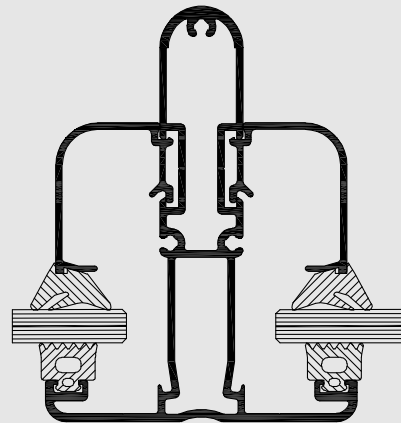

PR 100

Outside roof

R
REYNAERS
aluminium

PR 100 is a non-insulated aluminium roof system that can be used as a terrace covering or a carport. PR 100 offers a range of rafters in different heights and widths so that high static requirements coming from snow load and own weight can be implemented without using steel reinforcements.

TECHNICAL CHARACTERISTICS

Style variants	SOFTLINE
Height of rafter	100 - 150 mm
Min. visible width of rafter	75 - 105 mm
Slope	5° - 45°
Glass thickness	8 - 37 mm
Glazing method	dry glazing with EPDM

REYNAERS ALUMINIUM NV/SA • www.reynaers.com • info@reynaers.com
08/2015 - 0H0.61C2.00 - Publisher Responsible at Law: E. Fonteyne, Oude Liersebaan 266, B-2570 Duffel